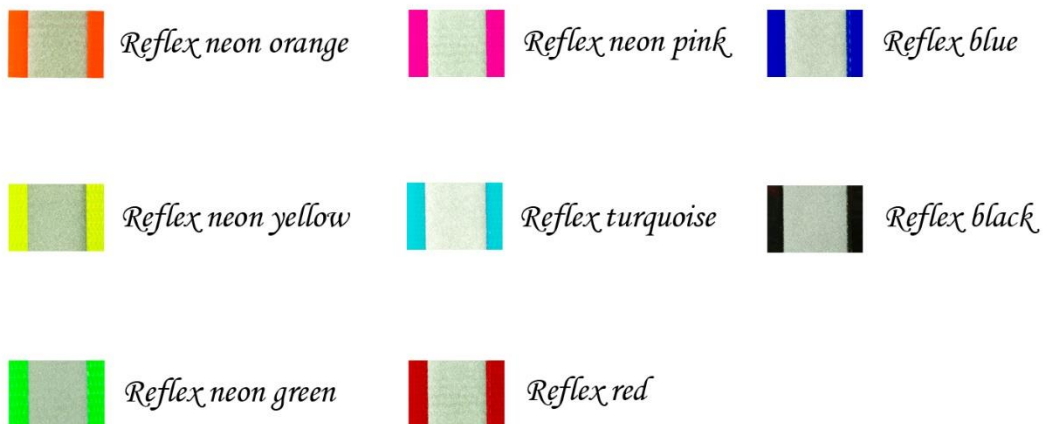

BioThane® GOLD reflective (Leashes & Collars)

BioThane® GOLD reflective is harder to the touch with good flexibility even in cold temperatures. The material is easy to grip, has very good abrasion-resistance and coating tear strength and fair weather resistance. The material is ideal for dog collars and leashes. Thanks to the reflective tape the leashes and collars are very good visible in reduced visibility when illuminated (visible from about 100 m).

Biothane Reflex Gold colours overview

Warning: Please be aware that fittings may leave imprint on Biothane® over longer time – these are not objects to make a claim as well as the mechanical damages.

Properties of BioThane® GOLD reflective

Appearance: glossy

Thickness: 2,4 – 4,7 mm

Polymer: TPU

Webbing: PE

Abrasion resistance: 8*

UV-resistance: 4*

*(1 = poor, 10 = excellent)

LEASHES from BioThane® GOLD reflective