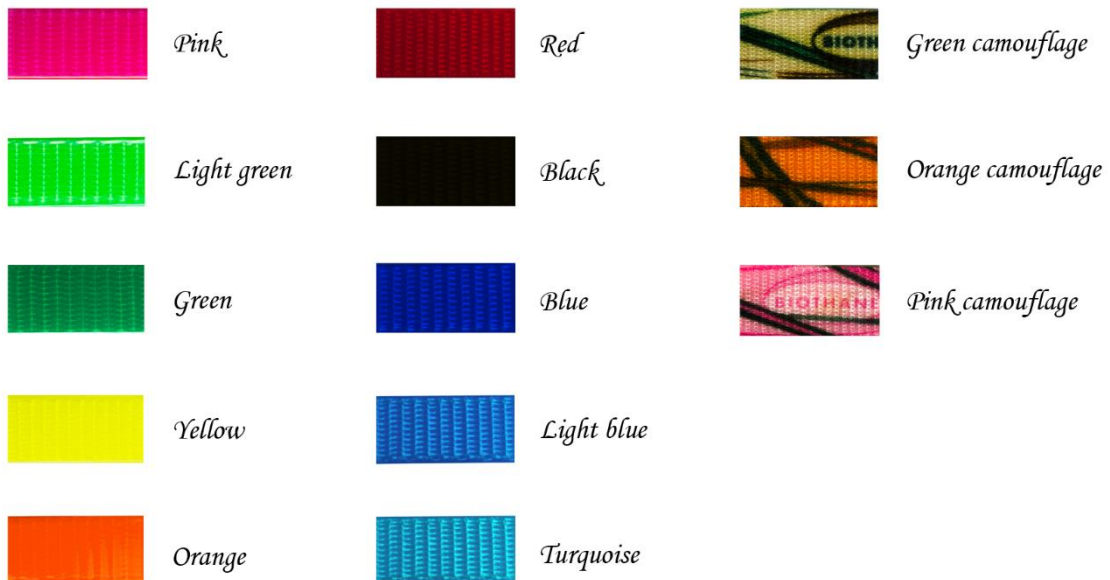

Biothane Gold colours overview

Warning: Please be aware that fittings may leave imprint on Biothane® over longer time – these are not objects to make a claim as well as the mechanical damages.